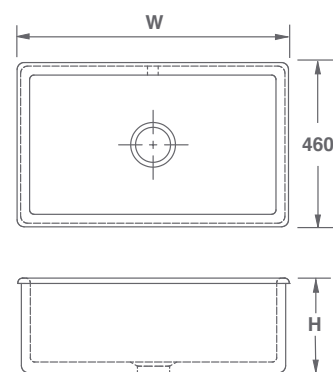

INSET

600 – W:595 x D:460 x H:255mm
800 – W:760 x D:460 x H:265mm

EN

INSET

FEATURES INCLUDE:

Inset or undermount sink. Round overflow. Central 90mm waste outlet suitable for basket strainer or waste disposer.