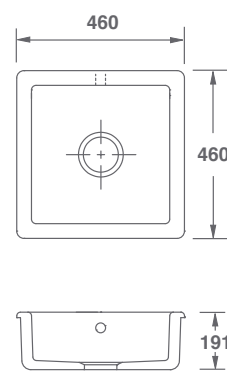

SQUARE

W:460 x D:460 x H:191mm

EN

SQUARE

FEATURES INCLUDE:

Inset or undermount sink. Round overflow. Central 90mm waste outlet suitable for basket strainer or waste disposer.

DE

FUNKTIONEN:

Eingebautes oder untergebautes Becken. Runder Überlauf. Zentraler 90-mm-Ablauf, geeignet für Siebkorb.

IT

CARATTERISTICHE:

Lavello a incasso o sotto piano. Troppopieno rotondo. Bocchetta di scarico centrale da 90mm adatta per filtro a cestello.

SQUARE

WHITE	WEIß	BIANCO	SCSQ460WH	386,20 €

THE STORY CRAFT TELLS
Das Handwerk. Erzählt die Geschichte
La storia. Dell'artigianato. Ci racconta

CONTENTS

Der Inhalt
Il Contenuti

OUR STORY

Unsere Geschichte
La nostra storia

**APRON-FRONTED
DOUBLE BOWL SINKS**

Doppelbecken mit Schürze vorne
Lavelli a doppia vasca con frontale a grembiule

DOUBLE BOWL

EDGORTH

HAWKSHAW

RIBCHESTER

SHAKER DOUBLE

**APRON-FRONTED
SINGLE BOWL SINKS**

Einzelbecken mit Schürze vorne
Lavelli con frontale a grembiule singola

BELFAST

BOWLAND

BUTLER

ENTWISTLE

SHAKER SINGLE

WATERSIDE

WHITEHALL

INSET & UNDERMOUNT SINKS

Einbau- und Unterbauspülen
Lavelli ad incasso e sottopiano

BELTHORN

BRADSHAW

BRINDLE

INSET

ROUND

SQUARE

GALLERY COLLECTION

Gallery Kollektion
Collezione Gallery

ACCESSORIES

das Zubehör
Accessori

BASKET STRAINERS

PLUG AND CHAIN

OVERFLOW KIT

GRIDS