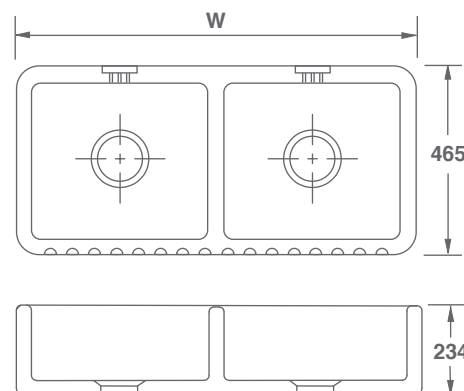

Schürze vorne Doppelwaschbecken | Lavelli a doppia vasca con frontale a grembiule

RIBCHESTER

W:795 x D:465 x H:234mm

EN

RIBCHESTER

FEATURES INCLUDE:

Double bowl sink with central dividing wall. Distinctive fluted front. 3 hole overflows. 90mm waste outlets suitable for basket strainers or waste disposers.