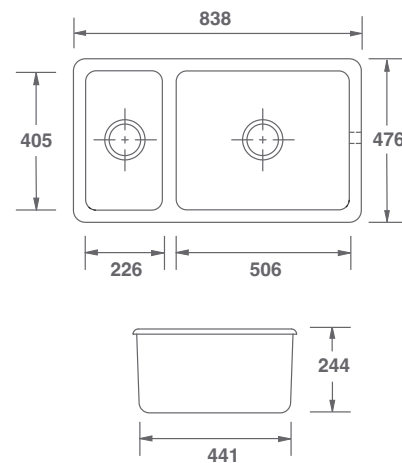

IT

CARATTERISTICHE:

Lavello ad incasso o sotto piano. Nessun troppopieno. Scarico da 90mm adatta per il filtro a cestello.

BELTHORN

WHITE

WEIß

BIANCO

SBEL381WH **373,40 €**

14

BRADSHAW

W:838 x D:476 x H:244mm

EN

BRADSHAW

FEATURES INCLUDE:

Double bowl sink with offset low dividing wall. Round overflow. Central 90mm waste outlets suitable for basket strainers or waste disposers.