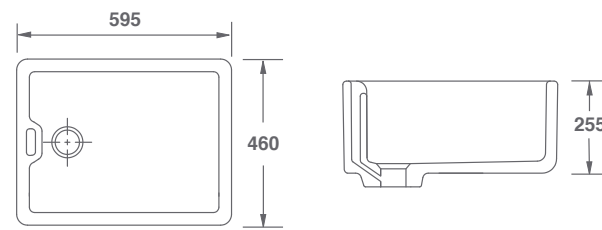

OVERFLOW KIT

GRIDS

BELFAST

W:595 x D:460 x H:255mm

EN

BELFAST

FEATURES INCLUDE:

38mm waste outlet to accommodate slotted waste or a 38mm basket strainer. Traditional Weir overflow.