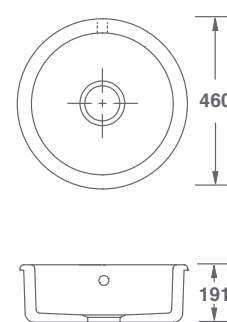

INSET

600 – W:595 x D:460 x H:255mm
800 – W:760 x D:460 x H:265mm

EN

INSET

FEATURES INCLUDE:

Inset or undermount sink. Round overflow. Central 90mm waste outlet suitable for basket strainer or waste disposer.

ROUND

W:460 x D:460 x H:191mm

EN

ROUND

FEATURES INCLUDE:

Inset or undermount sink. Round overflow. Central 90mm waste outlet suitable for basket strainer or waste disposer.

DE

FUNKTIONEN: