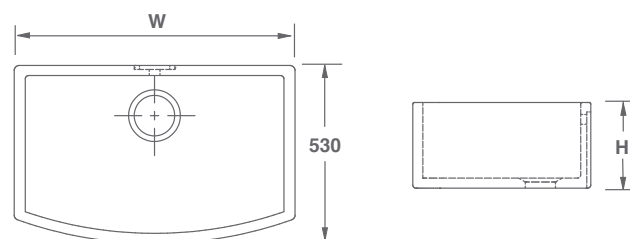

WATERSIDE

W:597 x D:530 x H:220mm

EN

WATERSIDE

FEATURES INCLUDE:

Bow fronted single bowl sink with 90mm waste outlet to accommodate basket strainer or waste disposer. Round overflow.

DE

FUNKTIONEN:

Spülbecken mit geschwungener Front und 90-mm-Abfluss zur Aufnahme eines Siebkorb. Runder Überlauf.

IT

CARATTERISTICHE:

Lavello a vasca singola frontale a prua con scarico da 90mm per accogliere il filtro a cestello. Troppopieno rotondo.

WATERSIDE

WHITE	WEIß	BIANCO	SCWT595WH	632,90 €