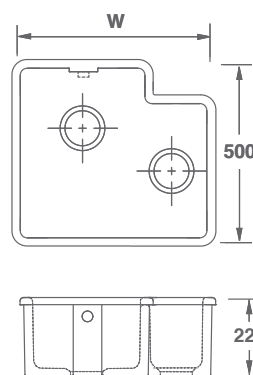

BRINDLE

600 – W:548 x D:500 x H:225mm
800 – W:760 x D:500 x H:225mm

EN

BRINDLE

FEATURES INCLUDE:

Inset or undermount sink. Round overflow. 90mm waste outlets suitable for basket strainers or waste disposers.

DE

FUNKTIONEN:

Eingebautes oder untergebautes Becken. Runder Überlauf. 90-mm-Ablauf, geeignet für Siebkorb.

IT

CARATTERISTICHE:

Lavello ad incasso o sotto piano. Troppopieno rotondo. Bocchette di scarico da 90mm adatte per filtri a cestello.

BRINDLE 600

WHITE

WEIß

BIANCO

SCBH595WH **437,30 €**

BRINDLE 800

WHITE

WEIß

BIANCO

SCBH760WH **575,50 €**

15

THE STORY CRAFT TELLS

Das Handwerk. Erzählt die Geschichte
La storia. Dell'artigianato. Ci racconta

CONTENTS

Der Inhalt
Il Contenuti

OUR STORY

Unsere Geschichte
La nostra storia

APRON-FRONTED

DOUBLE BOWL SINKS

Doppelbecken mit Schürze vorne
Lavelli a doppia vasca con frontale a grembiule

DOUBLE BOWL

EDGORTH

HAWKSHAW

RIBCHESTER

SHAKER DOUBLE

APRON-FRONTED

SINGLE BOWL SINKS

Einzelbecken mit Schürze vorne
Lavelli con frontale a grembiule singola

BELFAST

BOWLAND

BUTLER

ENTWISTLE

SHAKER SINGLE

WATERSIDE

WHITEHALL

INSET & UNDERMOUNT SINKS

Einbau- und Unterbauspülen
Lavelli ad incasso e sottopiano

BELTHORN

BRADSHAW

BRINDLE

INSET

ROUND

SQUARE

GALLERY COLLECTION

Gallery Kollektion
Collezione Gallery

ACCESSORIES

das Zubehör
Accessori

BASKET STRAINERS

PLUG AND CHAIN

OVERFLOW KIT

GRIDS