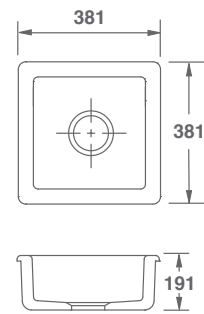

INSET & UNDERMOUNT SINKS

Einbau- und Unterbauspülen | Lavelli da incasso e sottopiano

BELTHORN

W:381 x D:381 x H:191mm

EN

BELTHORN

FEATURES INCLUDE:

Inset or undermount sink. No overflow. Central 90mm waste outlet suitable for basket strainer or waste disposer.

DE

FUNKTIONEN:

Eingebautes oder untergebautes Becken. Kein Überlauf. Zentraler 90-mm-Ablauf, geeignet für Siebkorb.

IT

CARATTERISTICHE:

Lavello ad incasso o sotto piano. Nessun troppopieno. Scarico da 90mm adatta per il filtro a cestello.

BELTHORN

WHITE

WEIß

BIANCO

SBEL381WH **373,40 €**

14